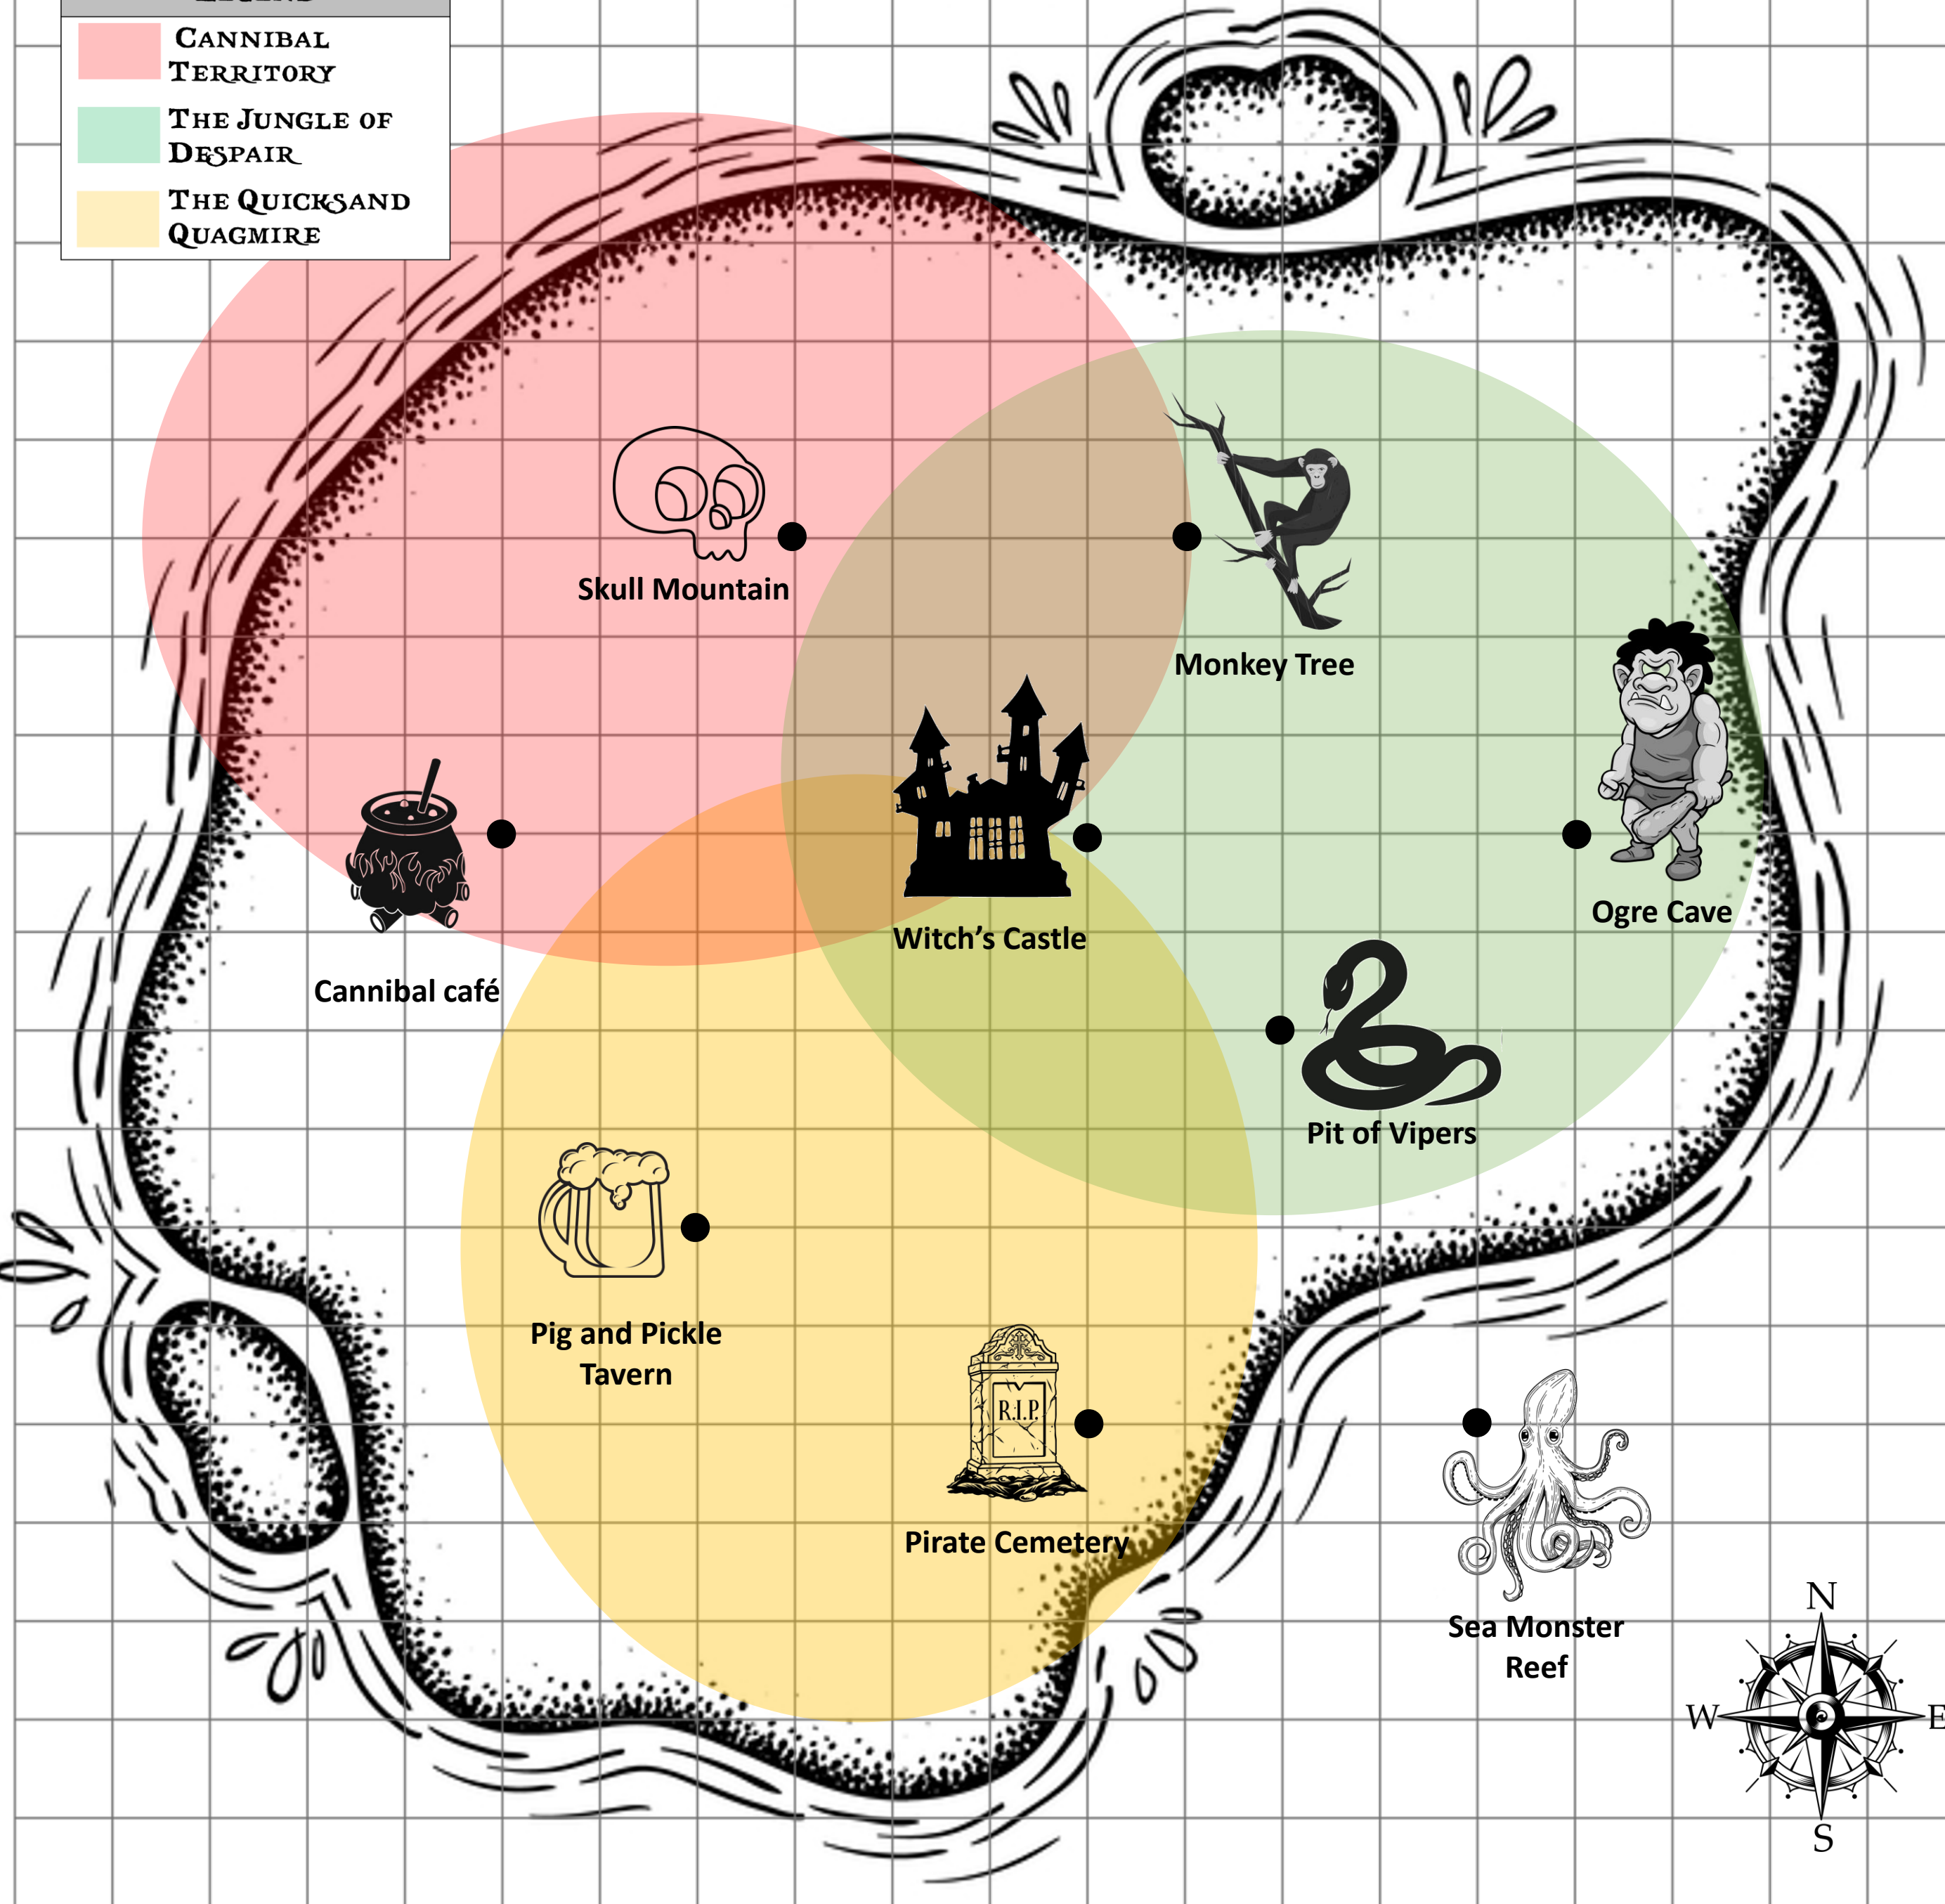

20
19
18
17
16
15
14
13
12
11
10
9
8
7
6
5
4
3
2
1

LEGEND

-  **CANNIBAL TERRITORY**
-  **THE JUNGLE OF DESPAIR**
-  **THE QUICKSAND QUAGMIRE**

Skull Mountain

Monkey Tree

Ogre Cave

Witch's Castle

Cannibal café

Pit of Vipers

Pig and Pickle Tavern

Pirate Cemetery

Sea Monster Reef

0 1 2 3 4 5 6 7 8 9 10 11 12 13 14 15 16 17 18 19 20